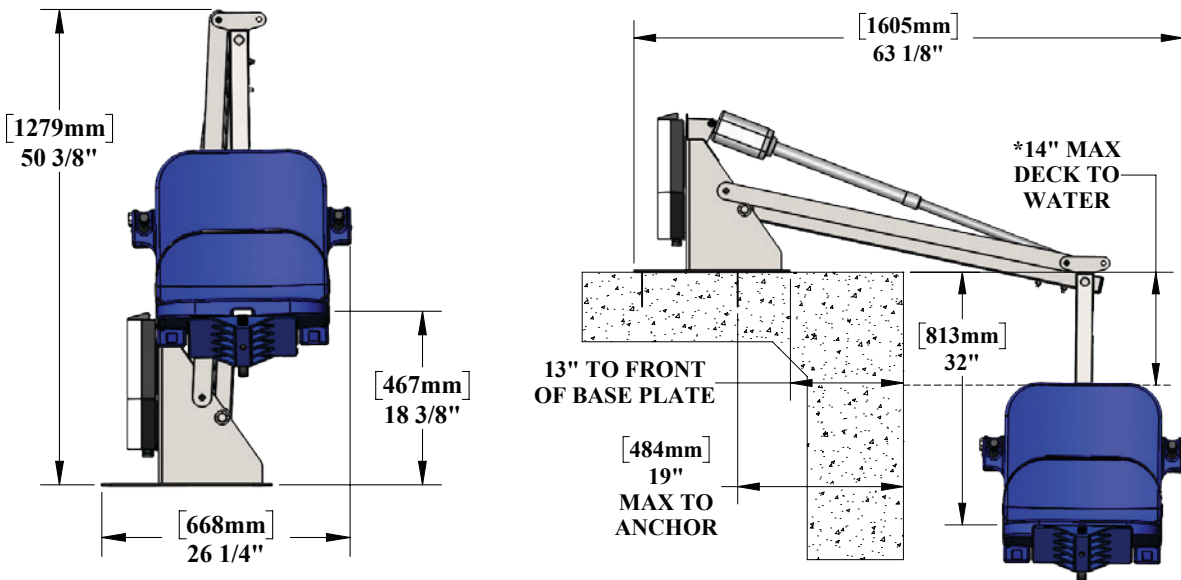

THE RANGER 2 POOL LIFT

PRODUCT SPECIFICATIONS