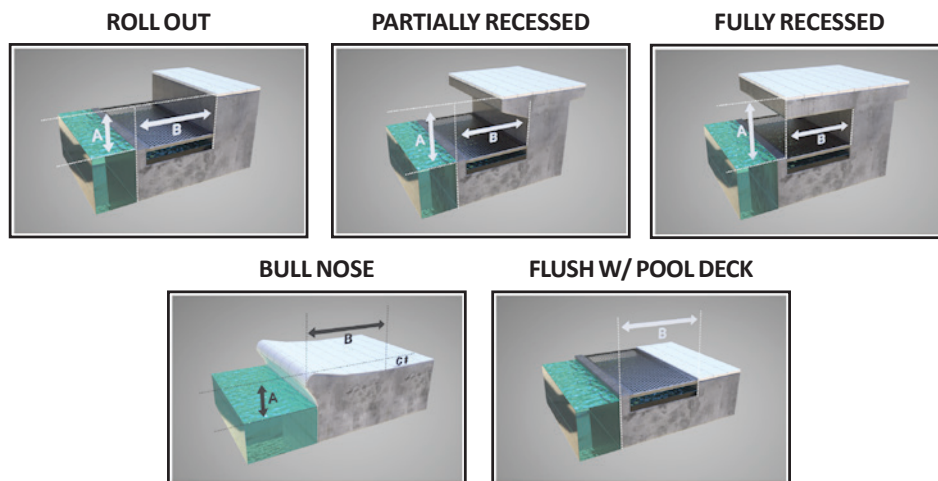

APPLICABLE POOL PROFILES

To confirm specific application go to www.aquacreek.com for our Pool Lift Selector
Become a member of our new Dealer and Architect page. Access to CAD blocks,
CSI specs and sales materials.